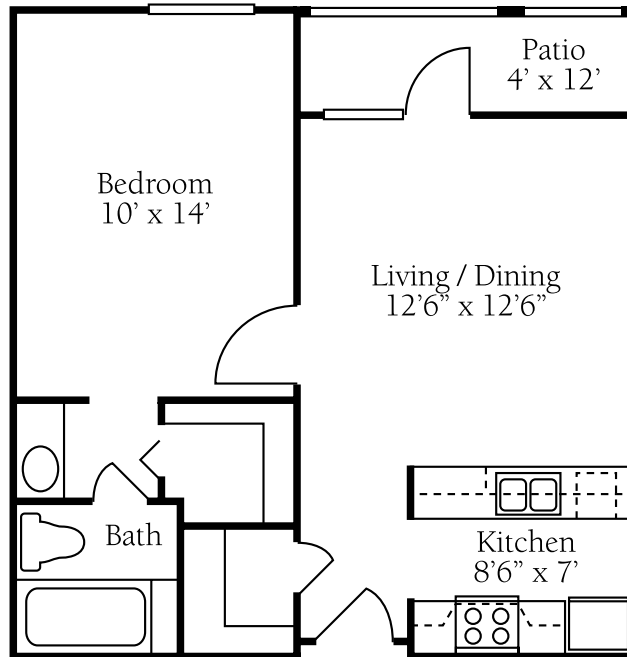

## The Holly

STUDIO • 453 SQ. FT

4312 S. 31st Street  
Temple, TX 76502

MeridianofTemple.com

Dimensions are approximate.  
Floor plans may vary.

## The Dogwood

ONE BEDROOM • ONE BATH • 540 SQ. FT

4312 S. 31st Street  
Temple, TX 76502

MeridianofTemple.com

Dimensions are approximate.  
Floor plans may vary.

# The Magnolia

DELUXE ONE BEDROOM • ONE BATH • 734 SQ. FT

4312 S. 31st Street  
Temple, TX 76502

MeridianofTemple.com

Dimensions are approximate.  
Floor plans may vary.

# The Elm

DELUXE TWO BEDROOM • TWO BATH • 854 SQ. FT

4312 S. 31st Street  
Temple, TX 76502

MeridianofTemple.com

Dimensions are approximate.  
Floor plans may vary.