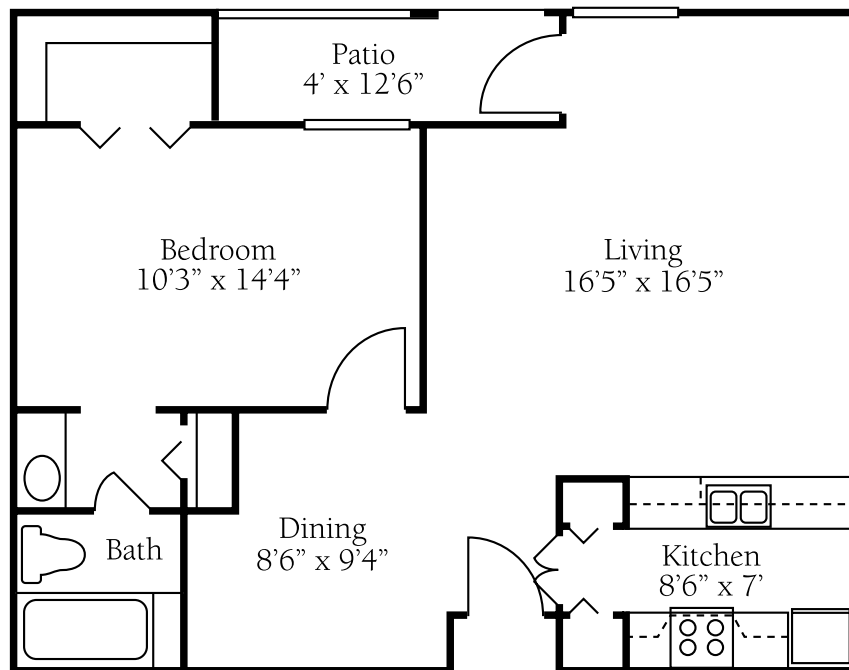

## The Holly

STUDIO • 453 SQ. FT

4312 S. 31st Street  
Temple, TX 76502

MeridianofTemple.com

Dimensions are approximate.  
Floor plans may vary.

## The Dogwood

ONE BEDROOM • ONE BATH • 540 SQ. FT

4312 S. 31st Street  
Temple, TX 76502

MeridianofTemple.com

Dimensions are approximate.  
Floor plans may vary.

# The Magnolia

DELUXE ONE BEDROOM • ONE BATH • 734 SQ. FT

4312 S. 31st Street  
Temple, TX 76502

MeridianofTemple.com

Dimensions are approximate.  
Floor plans may vary.

# The Elm

DELUXE TWO BEDROOM • TWO BATH • 854 SQ. FT

4312 S. 31st Street  
Temple, TX 76502

MeridianofTemple.com

Dimensions are approximate.  
Floor plans may vary.