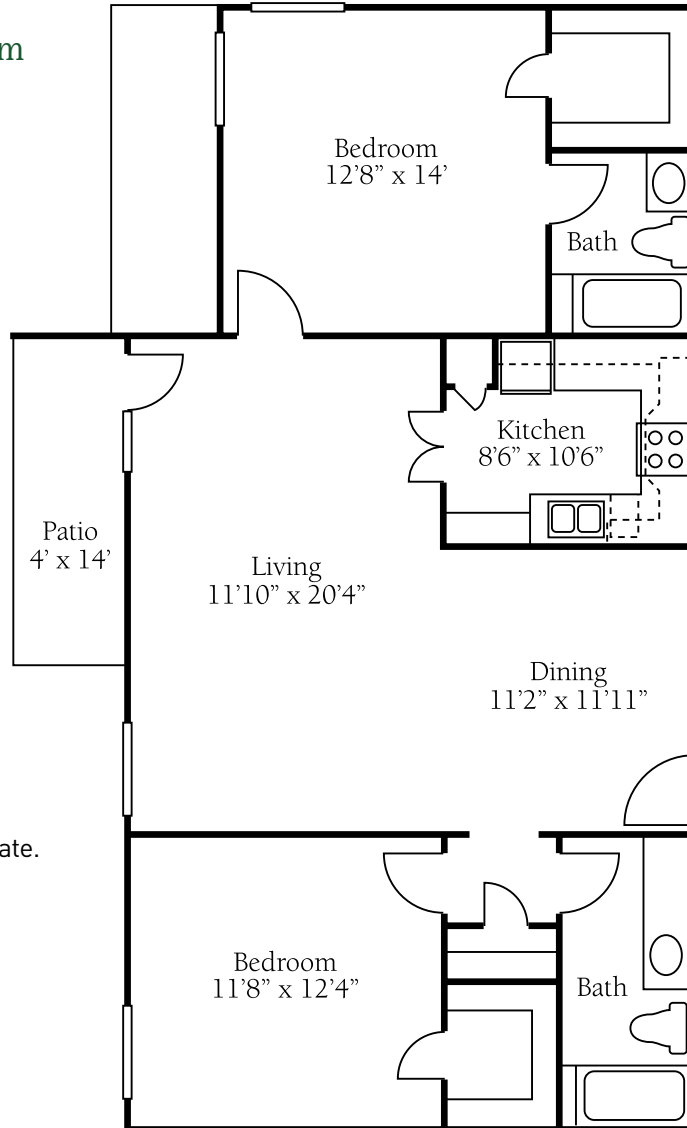

## The Dogwood

ONE BEDROOM • ONE BATH • 540 SQ. FT

4312 S. 31st Street  
Temple, TX 76502

MeridianofTemple.com

Dimensions are approximate.  
Floor plans may vary.

# The Cypress Cottage

TWO BEDROOM • TWO BATH • 1,105 SQ. FT

4312 S. 31st Street  
Temple, TX 76502

MeridianofTemple.com

Dimensions are approximate.  
Floor plans may vary.

# The Aspen Cottage

DELUXE TWO BEDROOM • TWO BATH • 1,179 SQ. FT

4312 S. 31st Street  
Temple, TX 76502

MeridianofTemple.com

Dimensions are approximate.  
Floor plans may vary.

# The Redwood Cottage

DELUXE TWO BEDROOM • TWO BATH • 1,167 SQ. FT

4312 S. 31st Street  
Temple, TX 76502

MeridianofTemple.com

Dimensions are approximate.  
Floor plans may vary.