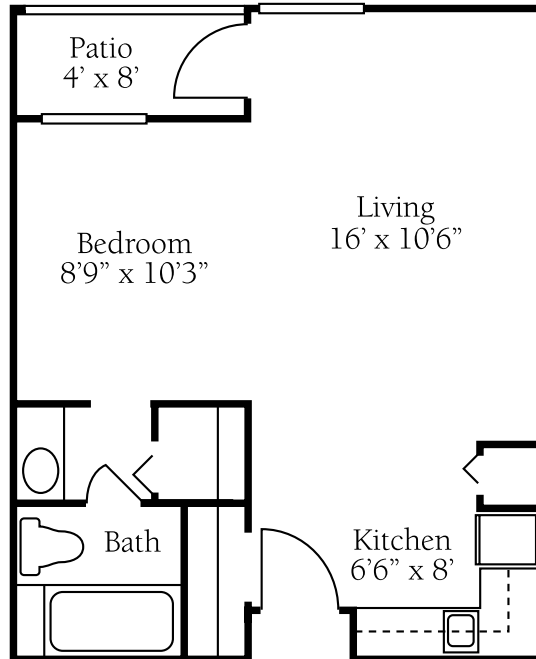

## The Holly

STUDIO • 453 SQ. FT

4312 S. 31st Street  
Temple, TX 76502

MeridianofTemple.com

Dimensions are approximate.  
Floor plans may vary.

## The Dogwood

ONE BEDROOM • ONE BATH • 540 SQ. FT

4312 S. 31st Street  
Temple, TX 76502

MeridianofTemple.com

Dimensions are approximate.  
Floor plans may vary.

# The Magnolia

DELUXE ONE BEDROOM • ONE BATH • 734 SQ. FT

4312 S. 31st Street  
Temple, TX 76502

MeridianofTemple.com

Dimensions are approximate.  
Floor plans may vary.

# The Elm

DELUXE TWO BEDROOM • TWO BATH • 854 SQ. FT

4312 S. 31st Street  
Temple, TX 76502

MeridianofTemple.com

Dimensions are approximate.  
Floor plans may vary.