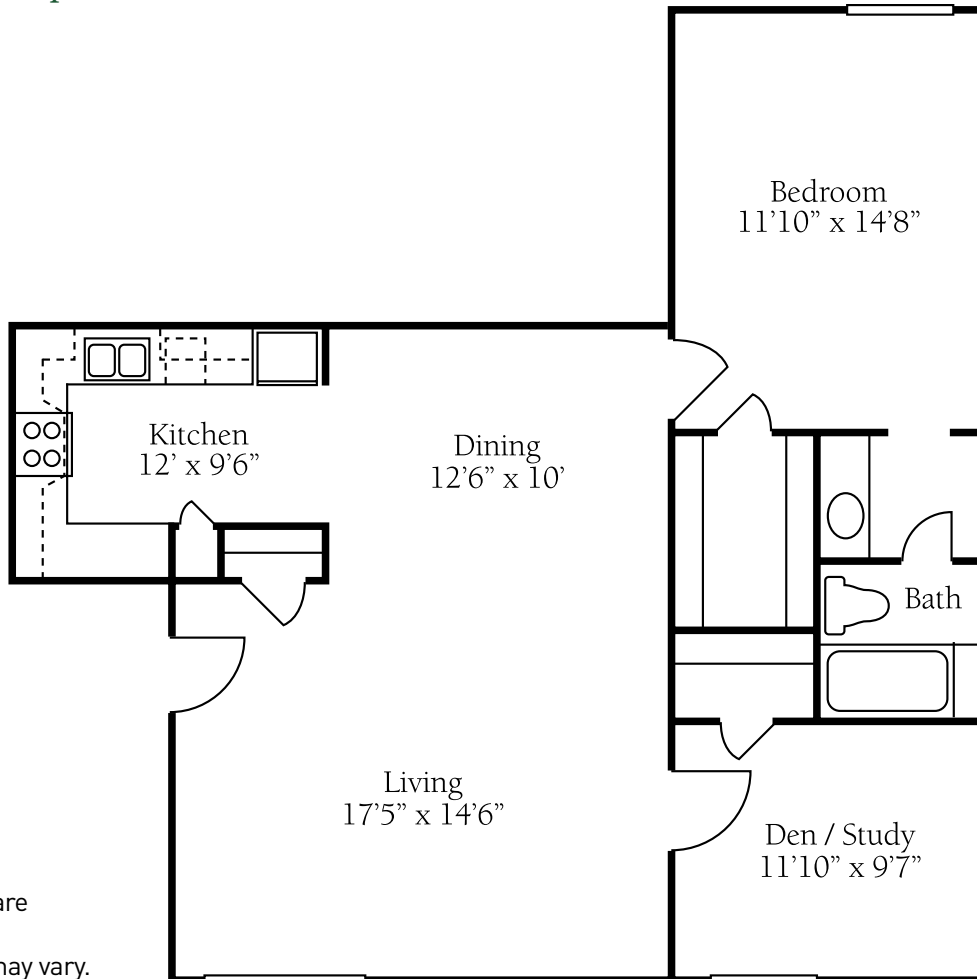

## The Dogwood

ONE BEDROOM • ONE BATH • 540 SQ. FT

4312 S. 31st Street  
Temple, TX 76502

MeridianofTemple.com

Dimensions are approximate.  
Floor plans may vary.

# The Magnolia

DELUXE ONE BEDROOM • ONE BATH • 734 SQ. FT

4312 S. 31st Street  
Temple, TX 76502

MeridianofTemple.com

Dimensions are approximate.  
Floor plans may vary.

# The Elm

DELUXE TWO BEDROOM • TWO BATH • 854 SQ. FT

4312 S. 31st Street  
Temple, TX 76502

MeridianofTemple.com

Dimensions are approximate.  
Floor plans may vary.

## The Maple Cottage

ONE BEDROOM W/STUDY • ONE BATH • 1,003 SQ. FT

4312 S. 31st Street  
Temple, TX 76502

MeridianofTemple.com

Dimensions are approximate.  
Floor plans may vary.