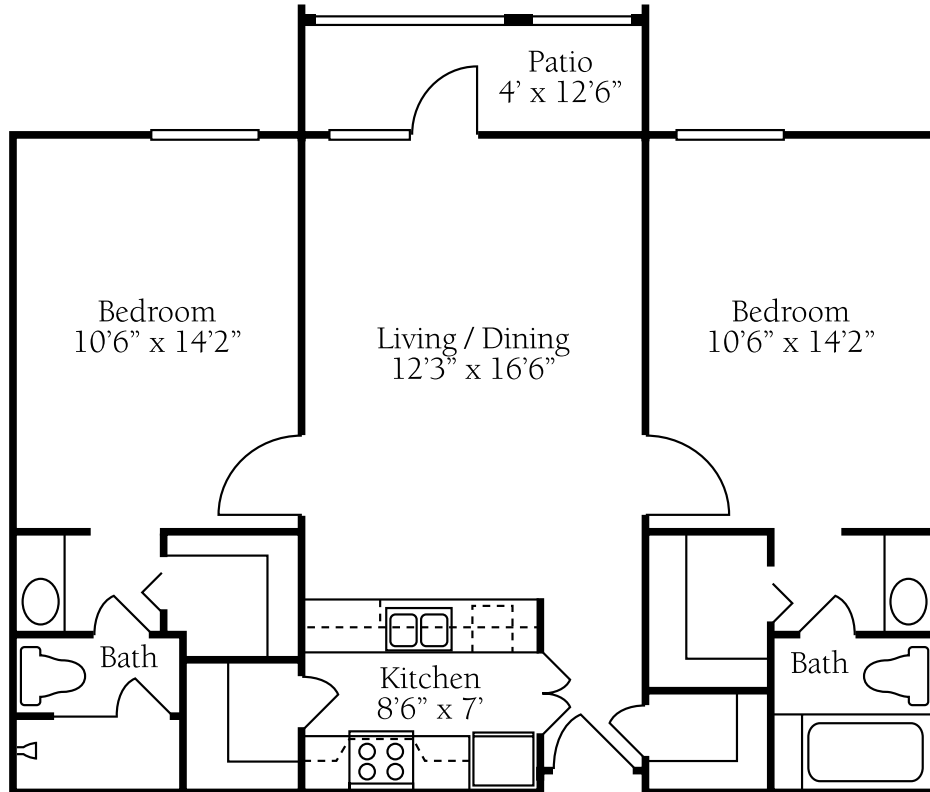

## The Dogwood

ONE BEDROOM • ONE BATH • 540 SQ. FT

4312 S. 31st Street  
Temple, TX 76502

MeridianofTemple.com

Dimensions are approximate.  
Floor plans may vary.

# The Magnolia

DELUXE ONE BEDROOM • ONE BATH • 734 SQ. FT

4312 S. 31st Street  
Temple, TX 76502

MeridianofTemple.com

Dimensions are approximate.  
Floor plans may vary.

# The Elm

DELUXE TWO BEDROOM • TWO BATH • 854 SQ. FT

4312 S. 31st Street  
Temple, TX 76502

MeridianofTemple.com

Dimensions are approximate.  
Floor plans may vary.

## The Maple Cottage

ONE BEDROOM W/STUDY • ONE BATH • 1,003 SQ. FT

4312 S. 31st Street  
Temple, TX 76502

MeridianofTemple.com

Dimensions are approximate.  
Floor plans may vary.