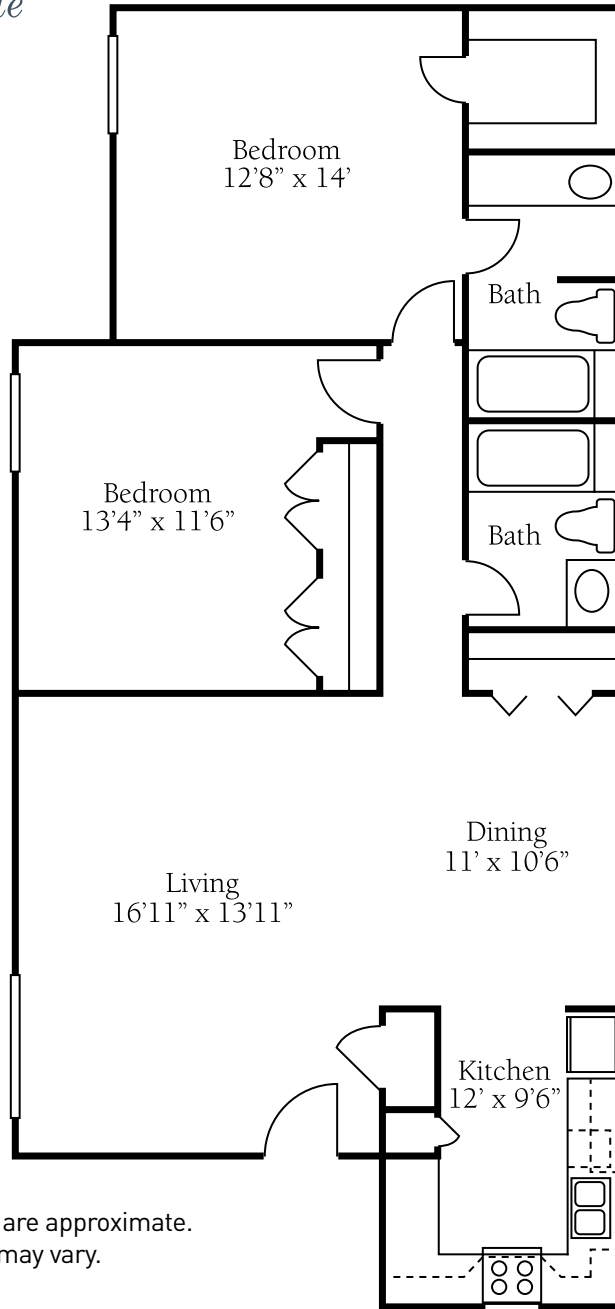

## The Dogwood

ONE BEDROOM • ONE BATH • 540 SQ. FT

4312 S. 31st Street  
Temple, TX 76502

MeridianofTemple.com

Dimensions are approximate.  
Floor plans may vary.

## The Maple Cottage

ONE BEDROOM W/STUDY • ONE BATH • 1,003 SQ. FT

4312 S. 31st Street  
Temple, TX 76502

MeridianofTemple.com

Dimensions are approximate.  
Floor plans may vary.

# The Cypress Cottage

TWO BEDROOM • TWO BATH • 1,105 SQ. FT

4312 S. 31st Street  
Temple, TX 76502

MeridianofTemple.com

Dimensions are approximate.  
Floor plans may vary.

# The Aspen Cottage

DELUXE TWO BEDROOM • TWO BATH • 1,179 SQ. FT

4312 S. 31st Street  
Temple, TX 76502

MeridianofTemple.com

Dimensions are approximate.  
Floor plans may vary.