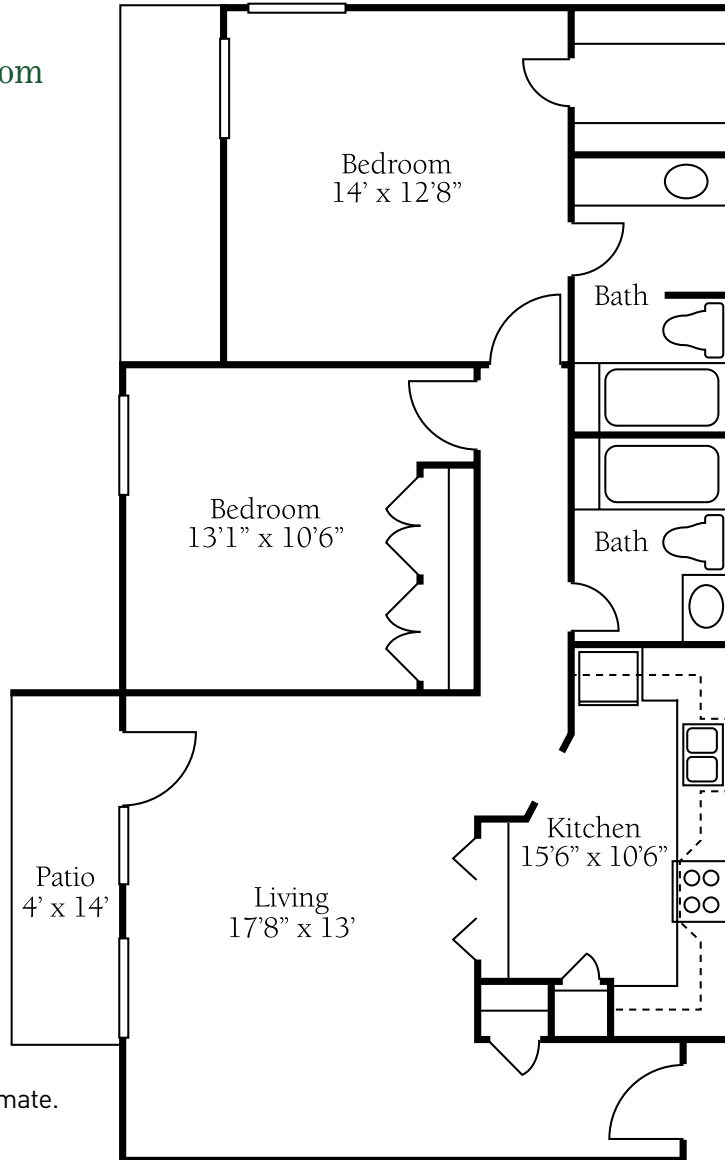

## The Dogwood

ONE BEDROOM • ONE BATH • 540 SQ. FT

4312 S. 31st Street  
Temple, TX 76502

MeridianofTemple.com

Dimensions are approximate.  
Floor plans may vary.

# The Magnolia

DELUXE ONE BEDROOM • ONE BATH • 734 SQ. FT

4312 S. 31st Street  
Temple, TX 76502

MeridianofTemple.com

Dimensions are approximate.  
Floor plans may vary.

## The Maple Cottage

ONE BEDROOM W/STUDY • ONE BATH • 1,003 SQ. FT

4312 S. 31st Street  
Temple, TX 76502

MeridianofTemple.com

Dimensions are approximate.  
Floor plans may vary.

# The Cypress Cottage

TWO BEDROOM • TWO BATH • 1,105 SQ. FT

4312 S. 31st Street  
Temple, TX 76502

MeridianofTemple.com

Dimensions are approximate.  
Floor plans may vary.