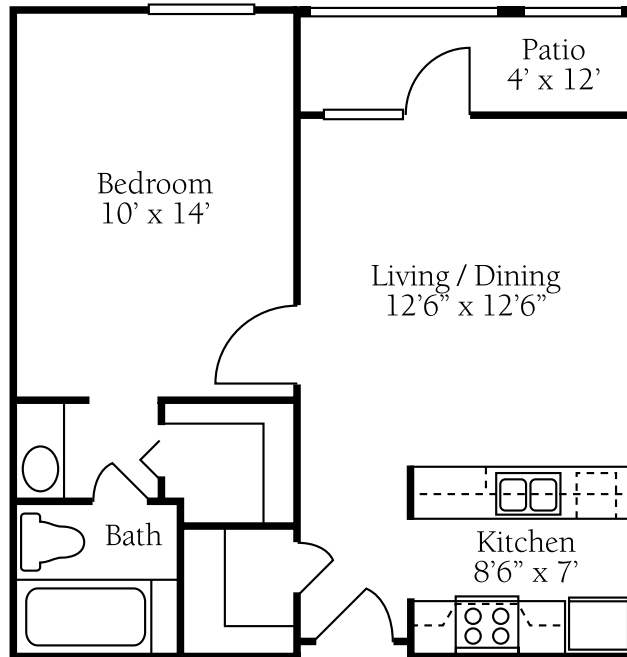

The Dogwood

ONE BEDROOM • ONE BATH • 540 SQ. FT

4312 S. 31st Street
Temple, TX 76502

MeridianofTemple.com

Dimensions are approximate.
Floor plans may vary.