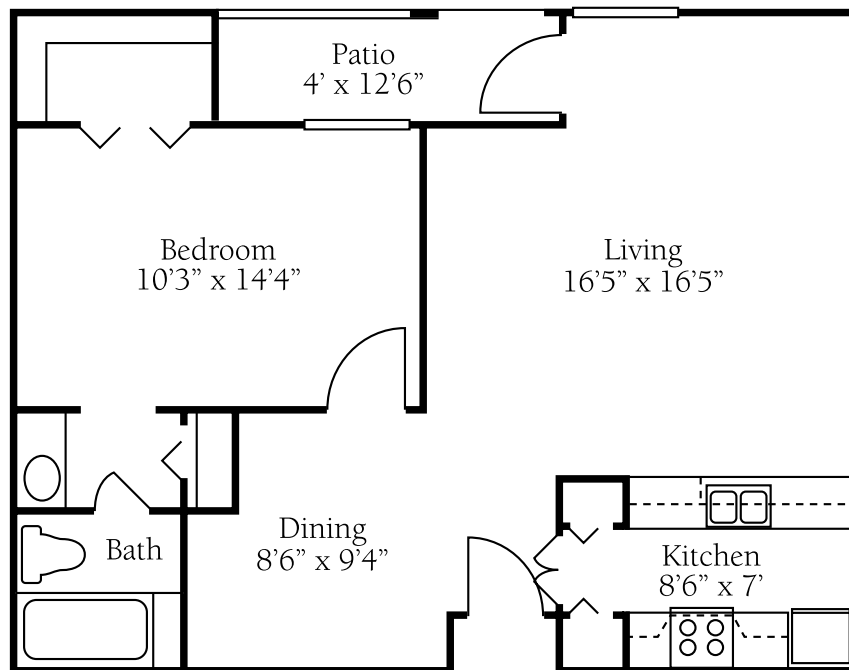

The Magnolia

DELUXE ONE BEDROOM • ONE BATH • 734 SQ. FT

4312 S. 31st Street
Temple, TX 76502

MeridianofTemple.com

Dimensions are approximate.
Floor plans may vary.