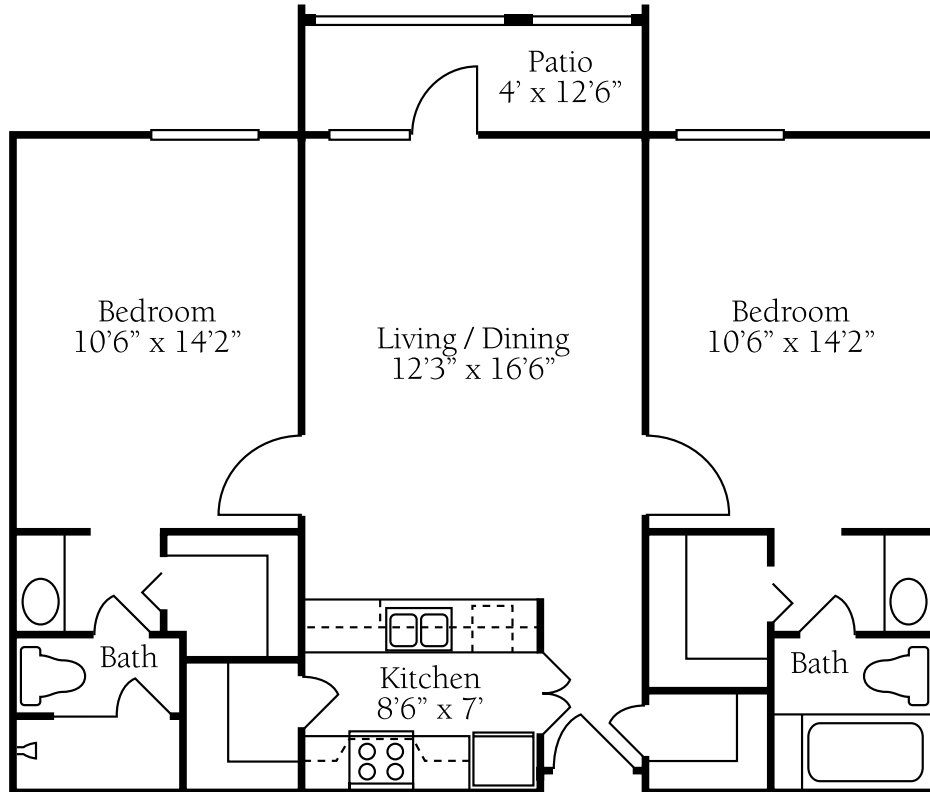

The Elm

DELUXE TWO BEDROOM • TWO BATH • 854 SQ. FT

4312 S. 31st Street
Temple, TX 76502

MeridianofTemple.com

Dimensions are approximate.
Floor plans may vary.