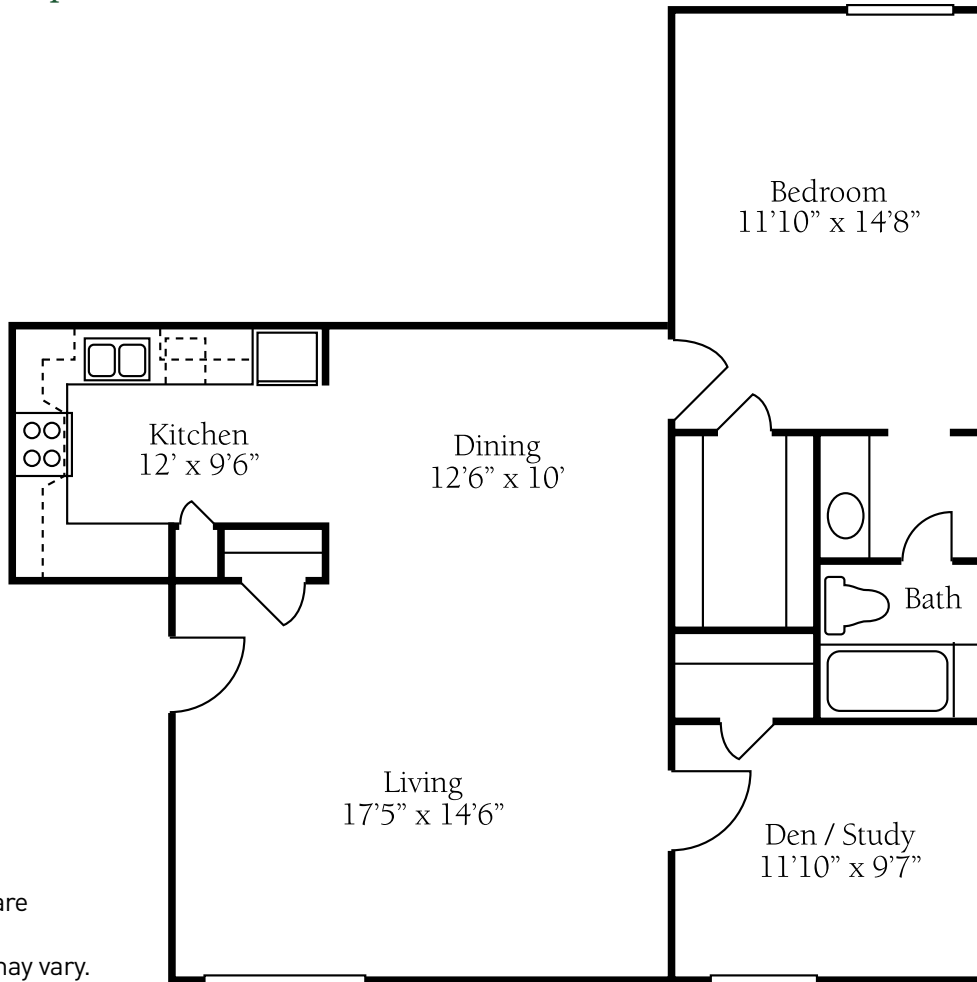

The Maple Cottage

ONE BEDROOM W/STUDY • ONE BATH • 1,003 SQ. FT

4312 S. 31st Street
Temple, TX 76502

MeridianofTemple.com

Dimensions are approximate.
Floor plans may vary.