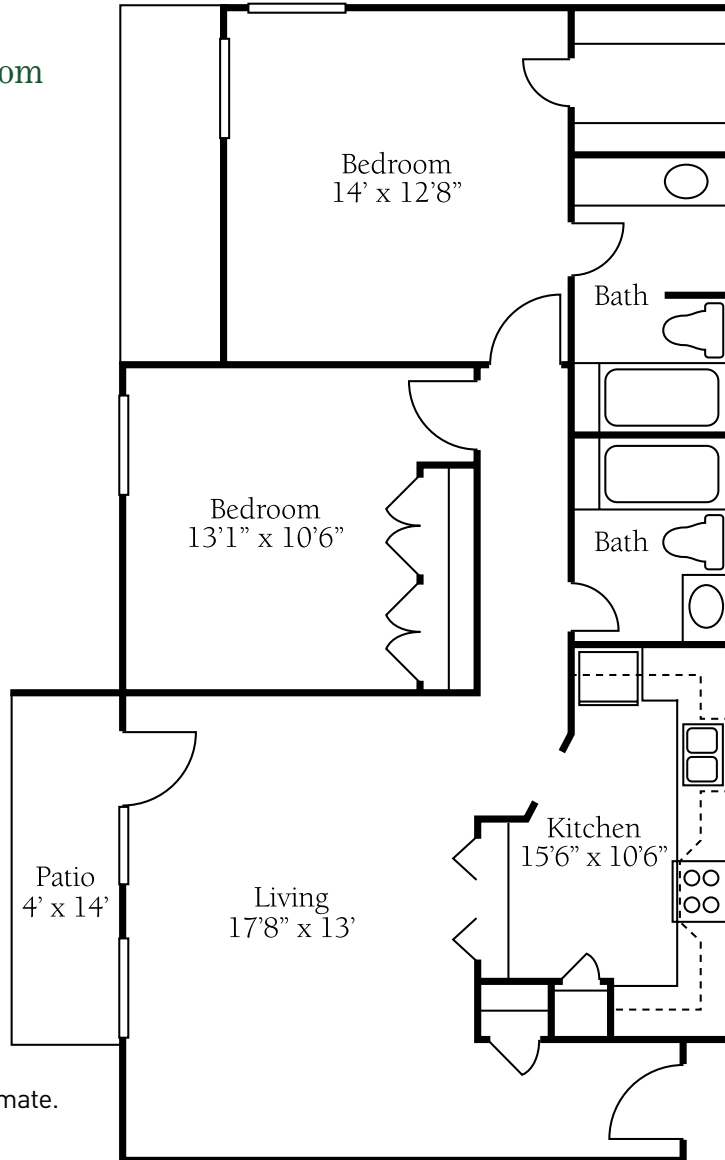

# The Cypress Cottage

TWO BEDROOM • TWO BATH • 1,105 SQ. FT

4312 S. 31st Street  
Temple, TX 76502

MeridianofTemple.com

Dimensions are approximate.  
Floor plans may vary.