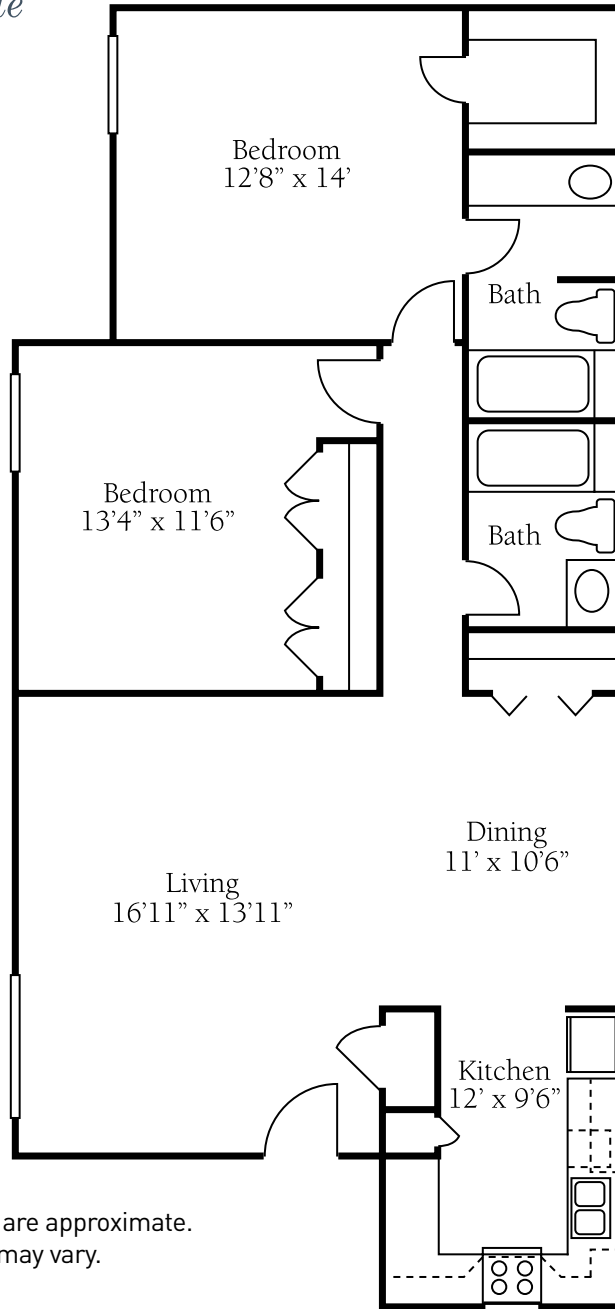

The Aspen Cottage

DELUXE TWO BEDROOM • TWO BATH • 1,179 SQ. FT

4312 S. 31st Street
Temple, TX 76502

MeridianofTemple.com

Dimensions are approximate.
Floor plans may vary.