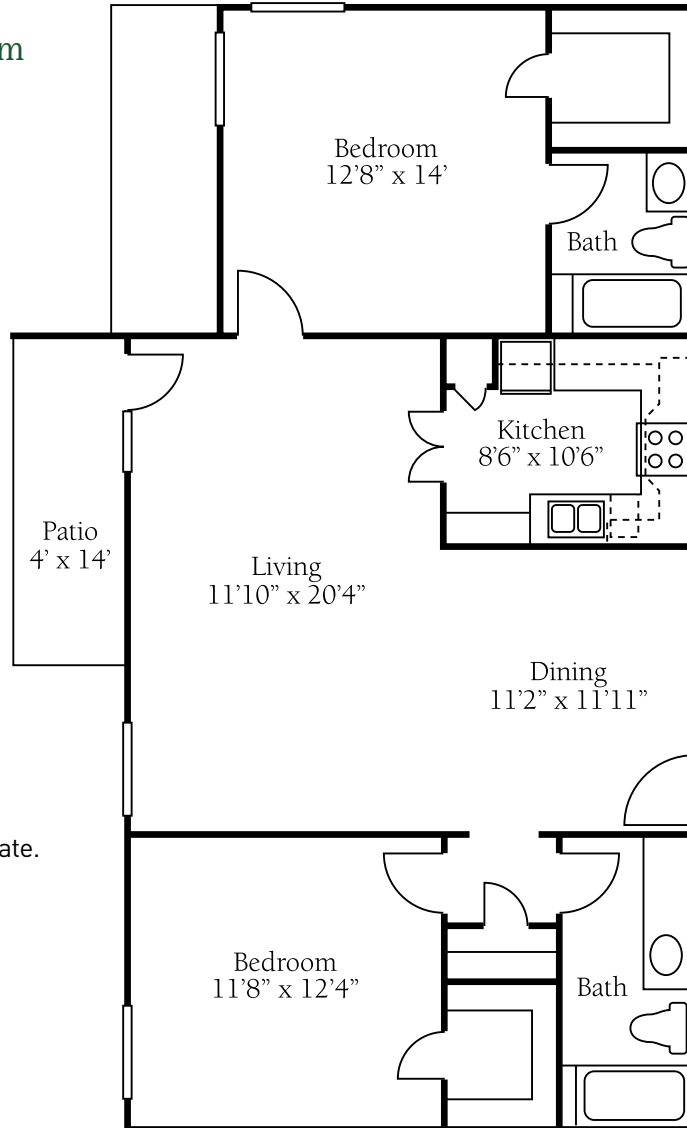

The Redwood Cottage

DELUXE TWO BEDROOM • TWO BATH • 1,167 SQ. FT

4312 S. 31st Street
Temple, TX 76502

MeridianofTemple.com

Dimensions are approximate.
Floor plans may vary.