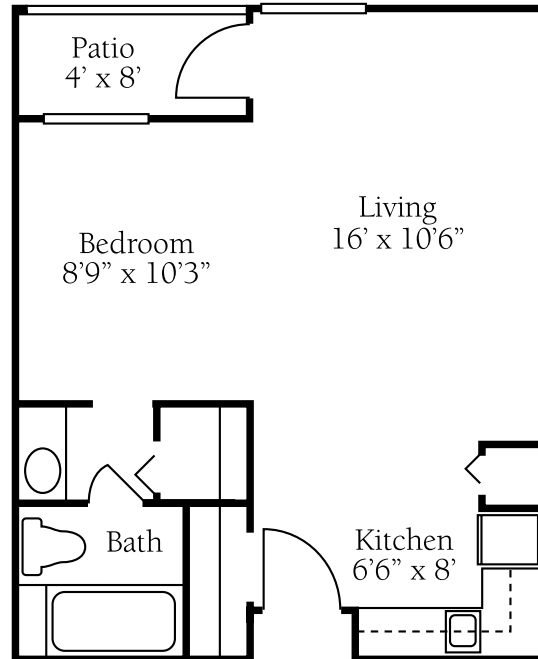

The Holly

STUDIO • 453 SQ. FT

4312 S. 31st Street
Temple, TX 76502

MeridianofTemple.com

Dimensions are approximate.
Floor plans may vary.